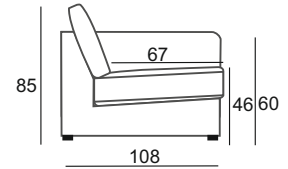

Brasilia

Brasilia TL-C-3AL-C-TR

Brasilia

PRODUCT INFORMATION

MEASUREMENTS*:

	3 AL	T	C
WIDTH	178	130	106
HEIGH	85	85	85
DEPTH	108	108	106

* Dimensions are approximate.
Please allow tolerance of +/- 25mm.

STANDARD:

SEAT: filled in with Hr-3032 foam and a layer of siliconed polyester fibre

BACK: filled in with siliconed polyester fibre

ELEMENTS: