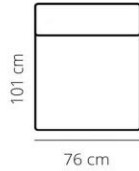

CARMEL

ELEMENTS

1W

STITCHING

HEIGHT: 78 cm
DEPTH: 101 cm
SEAT DEPTH: 61 cm
SEAT HEIGHT: 45 cm
ARM HEIGHT: 62 cm
ARM WIDTH: 30 cm

PRODUCT INFO

FRAME

FILLING

BACK

SEAT

SUSPENSION

hetanker
meubelindustrie