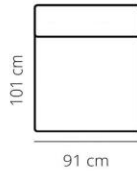

CARMEL

ELEMENTS

1,5W

STITCHING

HEIGHT: 78 cm
DEPTH: 101 cm
SEAT DEPTH: 61 cm
SEAT HEIGHT: 45 cm
ARM HEIGHT: 62 cm
ARM WIDTH: 30 cm

PRODUCT INFO

FRAME

FILLING

BACK

SEAT

SUSPENSION

hetanker
meubelindustrie