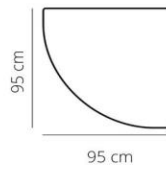

Footstool round PG

STITCHING

HEIGHT: 78 cm
DEPTH: 101 cm
SEAT DEPTH: 61 cm
SEAT HEIGHT: 45 cm
ARM HEIGHT: 62 cm
ARM WIDTH: 30 cm

PRODUCT INFO

FRAME