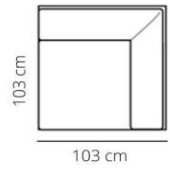

CARMEL

ELEMENTS

HH

STITCHING

HEIGHT: 78 cm
DEPTH: 101 cm
SEAT DEPTH: 61 cm
SEAT HEIGHT: 45 cm
ARM HEIGHT: 62 cm
ARM WIDTH: 30 cm

PRODUCT INFO

FRAME

FILLING

BACK

SEAT

SUSPENSION

hetanker
meubelindustrie