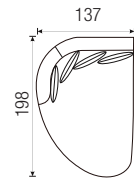

Lovely top view