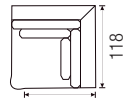

Corner top view

ROMP

ONDERVERING

metalen zigzagvering afgedekt met drukverdeler uit polyestervlies

ZITKUSSEN

RÜGKUSSEN

schuim 21 kg/m³ met een gecompartmenteerd kussen uit donsveertjes en schuimstaafjes
Lovely/Bubble: Medusa Q50 met donsveertjes en schuimstaafjes

LENDEKUSSEN

OPTIES

OPGELET

CARCASSE

structure portante en hêtre et/ou panneau stratifié hyperrésistant

GARNI SUR

ressorts en zigzag avec nappage polyester

COUSSIN D'ASSISE

COUSSIN DE DOS

mousse 21 kg/m³ avec un coussin compartimenté de plumes et bâtonnets de mousse
Lovely/Bubble: Medusa Q 50 avec plumes et bâtonnets de mousse

COUSSIN LOMBAIRE

OPTIONS

les coussins de dos lombaires un 2ième tissu sans suppl.
les coussins lombaires un 3ième tissu sans suppl.
Lovely et Bubble coussin de dos dans autres tissus sans supplément

ATTENTION

FRAME

SUSPENSION

zigzag springs covered with polyester layer

SITTING PILLOW

BACK PILLOW

KIDNEY PILLOW

kidney pillows with feathers and foam sticks

OPTIONS

all back pillows in a second fabric without price uplift
all kidney pillows in a third fabric without price uplift
Lovely and Bubble backpillows in other fabrics without price uplift.

ATTENTION

GESTELL

UNTERFEDERUNG

Wellenfedern mit Polyestervliesabdeckung

SITZKISSEN

RÜCKENFÜLLUNG

Schaum 21kg/m³ mit mit Kissen in Kassettensteppung, gefüllt mit Daunen und Schaumstoffstäbchen
Lovely/Bubble: Medusa Q50 mit Daunen und Schaumstoffstäbchen

LENDEKISSEN

OPTIONEN

alle Rückenfüllung lieferbar in einem zweiten Stoffen ohne Aufpreis
alle Lendenkissen lieferbar in einem dritten Stoffen ohne Aufpreis
Lovely und Bubble Rückenkissen in anderen Stoffen lieferbar

ACHTUNG

Elemente ohne Armlehne sind nicht als Abschlusselement entworfen
Das Bubble und Corner Element wird technisch nicht als Abschlusselement empfohlen.
Lovely und Bubble können nicht angeschlossen werden