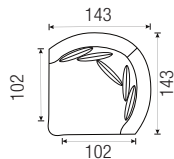

Bubble corner top view