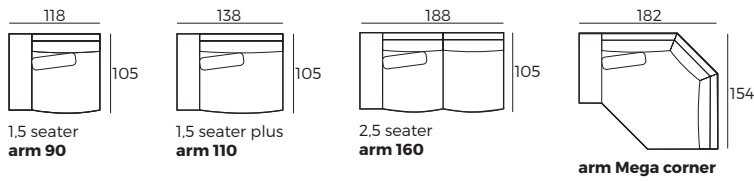

3. KNOLL
W 38 x D 106 x H 66

3. Multicolour option

4. Legs

IMPORTANT:

Upholstered furniture is handmade using soft materials, therefore measurements can vary in all modules by up to **+/- 2 cm**.
Modules and combinations shown in 2D drawings are left-sided. Modules and combinations can be mirrored from left to right.
For an additional fee, the sides of each seater module can be covered in fabric.

Modules (Measurements with MORGA armrest)

Scale 1:100

MORGA

Modules with armrest (Measurements with MORGA armrest)

Scale 1:100

Combinations (Measurements with MORGA armrest)

Accessories