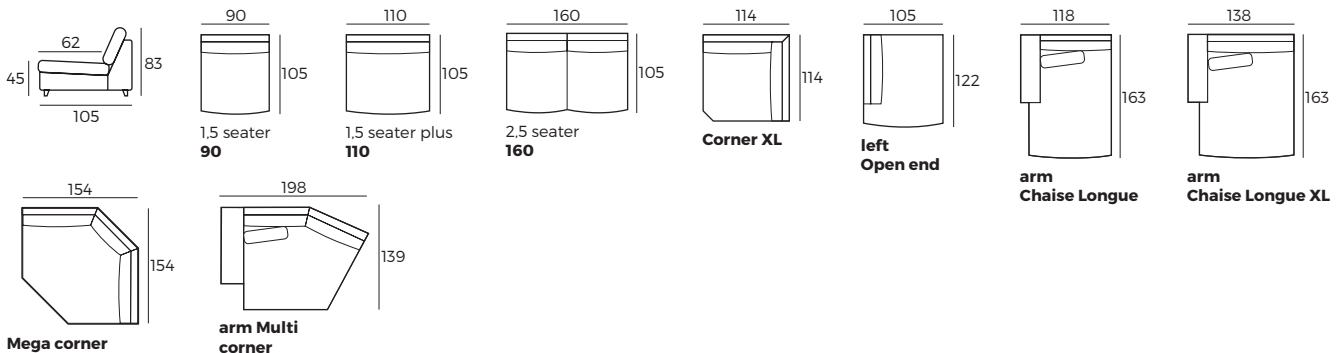

MORGA

VILMERS

MORGA

Comfort

1. Upholstery

2. Armrests

1. MORGA
W 28 x D 106 x H 66

2. MOSS
W 35 x D 106 x H 66

3. KNOLL
W 38 x D 106 x H 66

3. Multicolour option

4. Legs

IMPORTANT:

Upholstered furniture is handmade using soft materials, therefore measurements can vary in all modules by up to **+/- 2 cm**.
Modules and combinations shown in 2D drawings are left-sided. Modules and combinations can be mirrored from left to right.
For an additional fee, the sides of each seater module can be covered in fabric.

Modules (Measurements with MORGA armrest)

Scale 1:100

MORGA

Modules with armrest (Measurements with MORGA armrest)

Scale 1:100

Combinations (Measurements with MORGA armrest)

Accessories