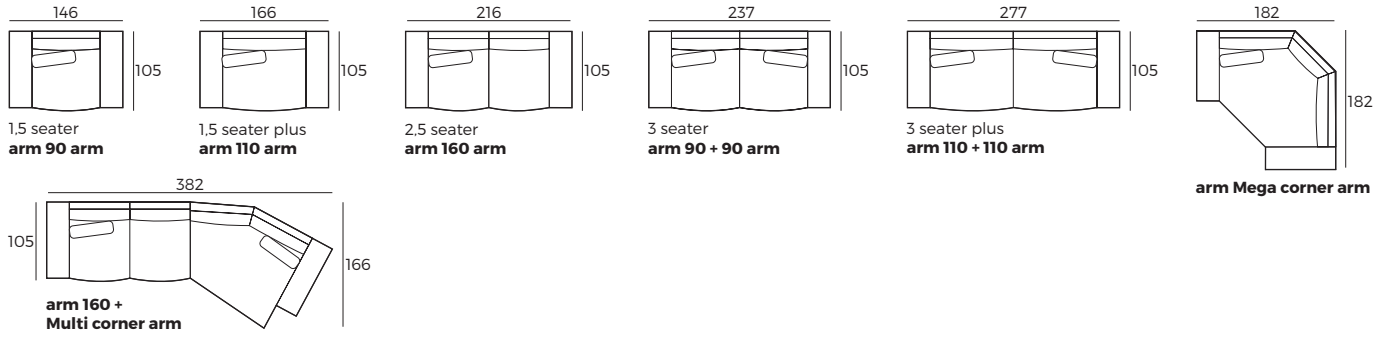

3. KNOLL
W 38 x D 106 x H 66

3. Multicolour option

4. Legs

IMPORTANT:

Upholstered furniture is handmade using soft materials, therefore measurements can vary in all modules by up to **+/- 2 cm**.
Modules and combinations shown in 2D drawings are left-sided. Modules and combinations can be mirrored from left to right.
For an additional fee, the sides of each seater module can be covered in fabric.

Modules (Measurements with MORGA armrest)

Scale 1:100

MORGA

Modules with armrest (Measurements with MORGA armrest)

Scale 1:100

Combinations (Measurements with MORGA armrest)

Accessories