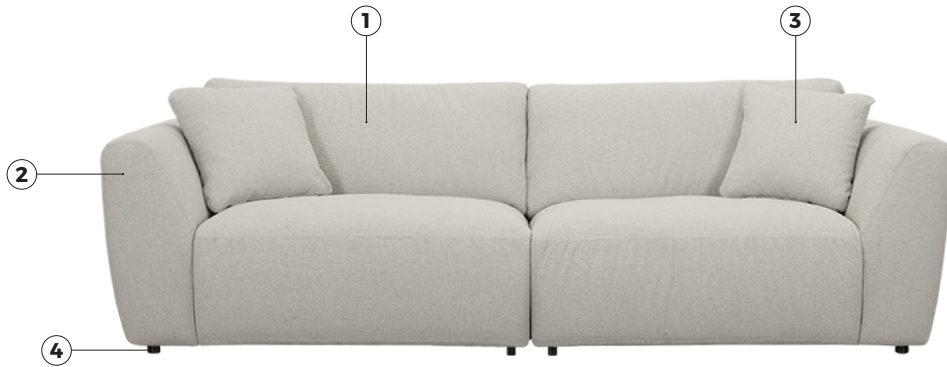

MORGA

VILMERS

MORGA

Comfort

1. Upholstery

2. Armrests

1. MORGA
W 28 x D 106 x H 66

2. MOSS
W 35 x D 106 x H 66

3. KNOLL
W 38 x D 106 x H 66

3. Multicolour option

4. Legs

IMPORTANT:

Upholstered furniture is handmade using soft materials, therefore measurements can vary in all modules by up to **+/- 2 cm**.
Modules and combinations shown in 2D drawings are left-sided. Modules and combinations can be mirrored from left to right.
For an additional fee, the sides of each seater module can be covered in fabric.