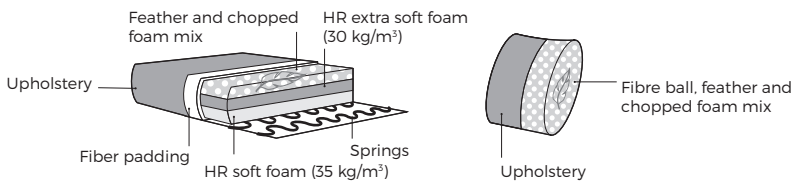

MORGA

VILMERS

MORGA

Comfort

1. Upholstery

2. Armrests

1. MORGA
W 28 x D 106 x H 66

2. MOSS
W 35 x D 106 x H 66

3. KNOLL
W 38 x D 106 x H 66

3. Multicolour option

4. Legs

IMPORTANT:

Upholstered furniture is handmade using soft materials, therefore measurements can vary in all modules by up to **+/- 2 cm**.
Modules and combinations shown in 2D drawings are left-sided. Modules and combinations can be mirrored from left to right.
For an additional fee, the sides of each seater module can be covered in fabric.