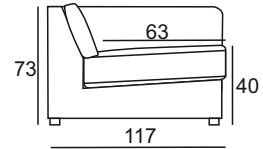

Parkaway

Parkaway 1,5maxPL-C-1AL-1,5maxPR

Fabric: Be Trendy 01

Parkaway

PRODUCT INFORMATION

MEASUREMENTS:

	1,5maxPLR	1,5maxAL	C	STOOL
WIDTH	153	120	117	120
HEIGH	73	73	73	40
DEPTH	117	117	117	120

Dimensions may be differences +/- 3%, depending on the choice and configuration upholstery. Tolerance for dimensions of final product rises, due to the characteristic of model and fabric that has been chosen by client.

STANDARD:

Fixed upholstery

Black wooden legs

SEAT: filled in with foam HR-3538

BACK: filled in with foam HR-3020

DECO CUSHIONS PER ELEMENT:

C: 3x 45x45

1PL/R, Divans, Terminals Small: 1x 55x40

1,5maxPL/R, Divans Max, Terminals: 1x 95x40

2PLR/2 AL: 1x 135x40

Due to round shapes and curved edges this model is unavailable in listed fabrics:
Colorado, Dalton, Galiano, Kentucky, Missouri, Prado, Preston, Tauro, Tennessee, Texas, Wisconsin,
Yosemite, Alabama, Amarillo, Bull, Liberty, Reno, Scarlett.