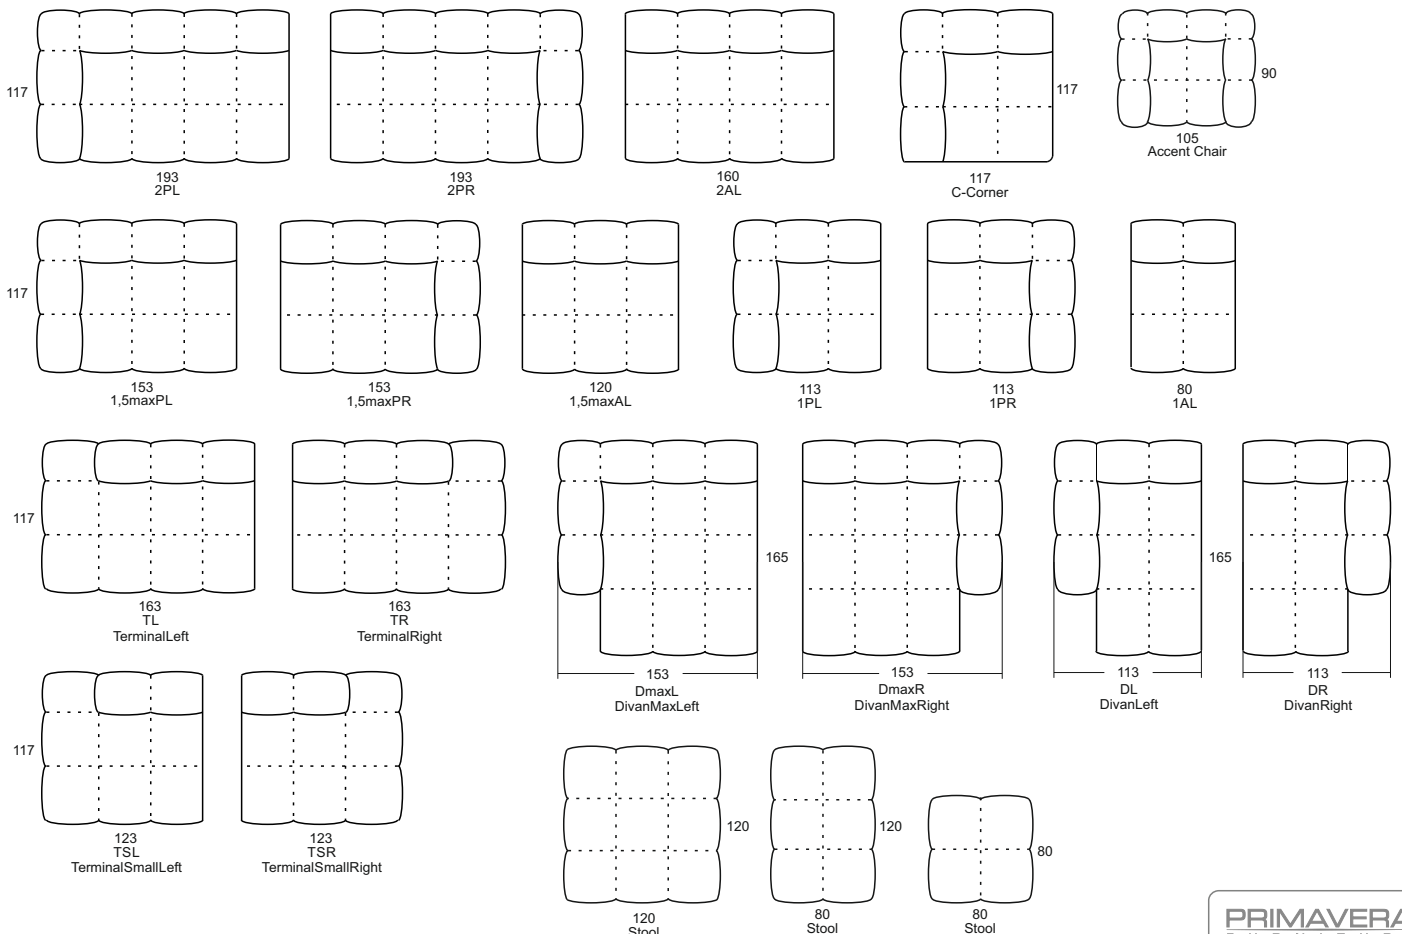

Parkaway

PRODUCT INFORMATION

MEASUREMENTS:

	1,5maxPLR	1,5maxAL	C	STOOL
WIDTH	153	120	117	120
HEIGH	73	73	73	40
DEPTH	117	117	117	120

Dimensions may be differences +/- 3%, depending on the choice and configuration upholstery. Tolerance for dimensions of final product rises, due to the characteristic of model and fabric that has been chosen by client.

STANDARD:

Fixed upholstery

Black wooden legs

SEAT: filled in with foam HR-3538

BACK: filled in with foam HR-3020

DECO CUSHIONS PER ELEMENT:

C: 3x 45x45

1PL/R, Divans, Terminals Small: 1x 55x40

1,5maxPL/R, Divans Max, Terminals: 1x 95x40

2PLR/2 AL: 1x 135x40

Due to round shapes and curved edges this model is unavailable in listed fabrics:
Colorado, Dalton, Galiano, Kentucky, Missouri, Prado, Preston, Tauro, Tennessee, Texas, Wisconsin,
Yosemite, Alabama, Amarillo, Bull, Liberty, Reno, Scarlett.

We are sorry for inconvenience but above fabrics have stiff characteristic which do not allow us to provide high quality product with organic shapes.

ELEMENTS: