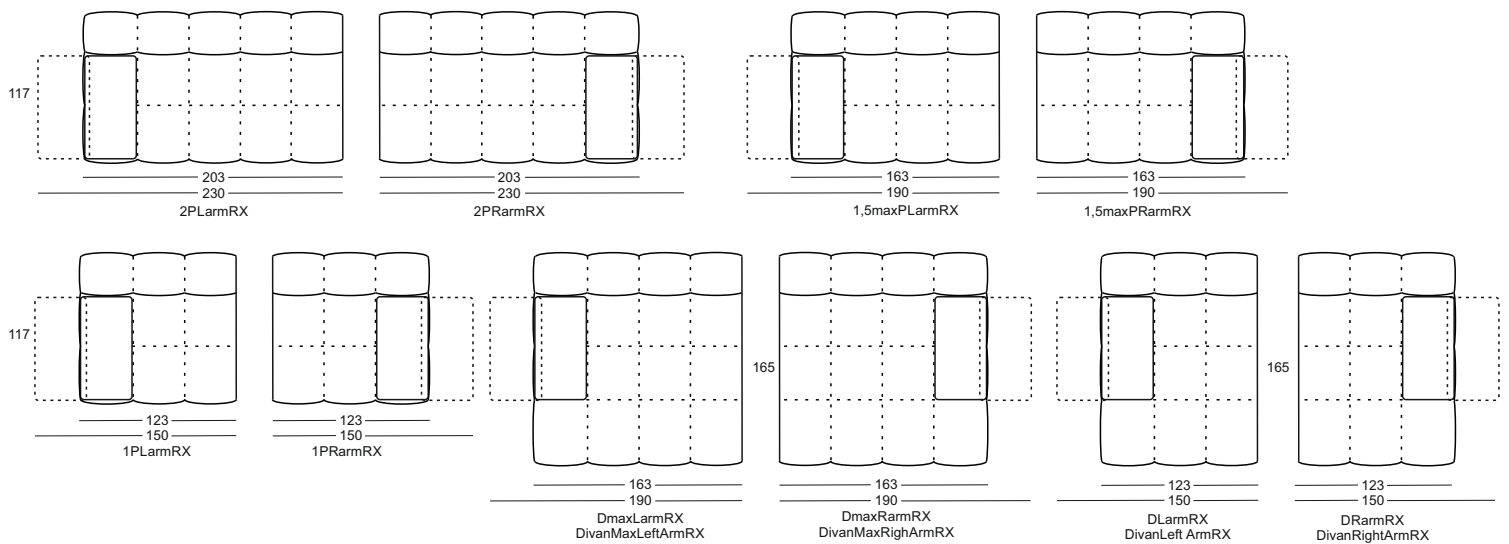

Parkaway 1,5maxPLarmRX-C-1,5maxAL-1PRarmRX

Fabric: Urengo 14