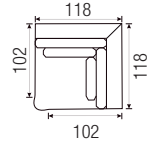

Corner top view