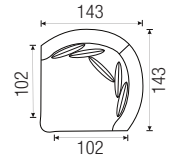

Bubble corner top view

ROMP

ONDERVERING

metalen zigzagvering afgedekt met drukverdelers uit polystyrenvlies

ZITKUSSEN

RUGKUSSEN

LENDEKUSSEN

OPTIES

alle rugkussens in een tweede stof zonder meerprijs
alle lendenkussens in een derde stof zonder meerprijs
Lovely, Bubble en Daydreamer rugkussens in andere stoffen
zonder meerprijs

OPGELET

CARCASSE

structure portante en hêtre et/ou panneau stratifié
hyperrésistant

GARNI SUR

ressorts en zigzag avec nappage polyester

COUSSIN D'ASSISE

COUSSIN DE DOS

mousse 21 kg/m³ avec un coussin compartimenté
de plumes et bâtonnets de mousse
Lovely/Bubble/Daydreamer: Medusa Q 50 avec plumes et
bâtonnets de mousse

COUSSIN LOMBAIRE

OPTIONS

ATTENTION

FRAME

SUSPENSION

zigzag springs covered with polyester layer

SITTING PILLOW

BACK PILLOW

foam 21 kg/m³ with a compartmented cushion
filled with feathers and foam sticks
Lovely/Bubble/Daydreamer: Medusa Q50 with feathers and
foam sticks

KIDNEY PILLOW

kidney pillows with feathers and foam sticks

OPTIONS

ATTENTION

GESTELL

UNTERFEDERUNG

SITZKUSSEN

RÜCKENFÜLLUNG

Schaum 21kg/m³ mit mit Kissen in Kassettensteppung,
gefüllt mit Daunen und Schaumstoffstäbchen
Lovely/Bubble/Daydreamer: Medusa Q50 mit Daunen und
Schaumstoffstäbchen

LENDEKUSSEN

OPTIONEN

alle Rückenfüllung lieferbar in einem zweiten Stoffen ohne
Aufpreis
alle Lendenkussens lieferbar in einem dritten Stoffen ohne
Aufpreis
Lovely, Bubble und Daydreamer Rückenkissen in anderen
Stoffen lieferbar

ACHTUNG

Elemente ohne Armlehne sind nicht als
Abschlusselement entworfen
das Bubble und Corner Element wird technisch nicht als
Abschlusselement empfohlen.
Lovely und Bubble können nicht angeschlossen werden

Dimensions and weights of our products are approximate and subject to slight
variations due to manufacturing processes. Please consider these details as general guidelines.