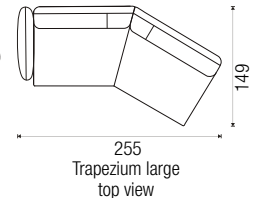

PONGO / W x H x D sitting height: 46

**Passe
Partout**

ROMP

dragende delen uit beuk en/of gelaagd hardhout

ONDERVERING

metalen zigzagvering afgedekt met drukverdelers uit polyestervlies

ZITKUSSEN

RUG

HR schuim 26 kg/m³ met dacronlaagje

POOTJES

type 771 (Pongo) - eik

OPTIES

kleuren eik: natural 24, tobacco 20, grey 26, anthracite 25, chestnut 27 of black 02

OPGELET

elementen zonder arm niet bedoeld als afsluitlement

CARCASSE

structure portante en hêtre et/ou panneau stratifié hyperrésistant

GARNI SUR

ressorts en zigzag avec nappage polyester

COUSSIN D'ASSISE

DOS

mousse HR 26 kg/m³ avec nappage dacron

PIEDS

type 771 (Pongo) - chêne

OPTIONS

couleurs chêne: natural 24, tobacco 20, grey 26, anthracite 25, chestnut 27 or black 02

ATTENTION

éléments sans accoudoirs pas à la fin de la combinaison

FRAME

supporting parts out of beech and/or layered hardwood

SUSPENSION

zigzag springs covered with polyester layer

SITTING PILLOW

BACK

HR foam 26 kg/m³ with polyester covering

FEET

type 771 (Pongo) - oak

OPTIONS

colours oak: natural 24, tobacco 20, grey 26, anthracite 25, chestnut 27 or black 02

ATTENTION

GESTELL

Tragende Teile: Buche und/oder geschichtetes Hartholz

UNTERFEREDUNG

Wellenfedern mit Polyestervliesabdeckung

SITZKISSEN

HR Schaum von 37 kg/m³ mit Taschenfeder multi zone
HR Schaum 40 kg/m³ und "soft foam" darauf
* Sitzcomfort kann variieren durch Konstruktion

RÜCKEN

hochelastischer Schaum 26 kg/m³ mit einer Dacronschicht

FÜSSE

Typ 771 (Pongo) - Eiche

OPTIONEN

Farben Eiche: natural 24, tobacco 20, grey 26, anthracite 25, chestnut 27 oder black 02

ACHTUNG

Elemente ohne Armlehne sind nicht als Abschlusslement entworfen