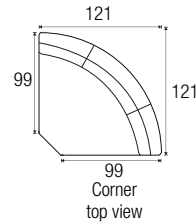

PONGO / W x H x D sitting height: 46

**Passe
Partout**

ROMP

dragende delen uit beuk en/of gelaagd hardhout

ONDERVERING

metalen zigzagvering afgedekt met drukverdelers uit polyestervlies

ZITKUSSEN

RUG

HR schuim 26 kg/m³ met dacronlaagje

POOTJES

type 771 (Pongo) - eik

OPTIES

kleuren eik: natural 24, tobacco 20, grey 26, anthracite 25, chestnut 27 of black 02

OPGELET

elementen zonder arm niet bedoeld als afsluitlement

CARCASSE

structure portante en hêtre et/ou panneau stratifié hyperrésistant

GARNI SUR

ressorts en zigzag avec nappage polyester

COUSSIN D'ASSISE

DOS

mousse HR 26 kg/m³ avec nappage dacron

PIEDS

type 771 (Pongo) - chêne

OPTIONS

couleurs chêne: natural 24, tobacco 20, grey 26, anthracite 25, chestnut 27 or black 02

ATTENTION

éléments sans accoudoirs pas à la fin de la combinaison

FRAME

supporting parts out of beech and/or layered hardwood

SUSPENSION

zigzag springs covered with polyester layer

SITTING PILLOW

BACK

HR foam 26 kg/m³ with polyester covering

FEET

type 771 (Pongo) - oak

OPTIONS

colours oak: natural 24, tobacco 20, grey 26, anthracite 25, chestnut 27 or black 02

ATTENTION

GESTELL

Tragende Teile: Buche und/oder geschichtetes Hartholz

UNTERFEREDUNG

Wellenfedern mit Polyestervliesabdeckung

SITZKISSEN

HR Schaum von 37 kg/m³ mit Taschenfeder multi zone
HR Schaum 40 kg/m³ und "soft foam" darauf
* Sitzcomfort kann variieren durch Konstruktion

RÜCKEN

hochelastischer Schaum 26 kg/m³ mit einer Dacronschicht

FÜSSE

Typ 771 (Pongo) - Eiche

OPTIONEN

Farben Eiche: natural 24, tobacco 20, grey 26, anthracite 25, chestnut 27 oder black 02

ACHTUNG

Elemente ohne Armlehne sind nicht als Abschlusslement entworfen