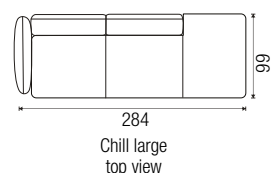

302
Terminal large
top view