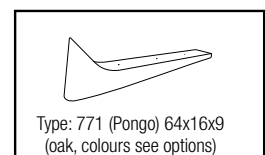

284
Chill large
top view

Type: 771 (Pongo) 64x16x9
(oak, colours see options)

ROMP

dragende delen uit beuk en/of gelaagd hardhout

ONDERVERING

metalen zigzagvering afgedekt met drukverdelers uit polyestervlies

ZITKUSSEN

RUG

HR schuim 26 kg/m³ met dacronlaagje

POOTJES

type 771 (Pongo) - eik

OPTIES

kleuren eik: natural 24, tobacco 20, grey 26, anthracite 25, chestnut 27 of black 02

OPGELET

elementen zonder arm niet bedoeld als afsluitlement

CARCASSE

structure portante en hêtre et/ou panneau stratifié hyperrésistant

GARNI SUR

ressorts en zigzag avec nappage polyester

COUSSIN D'ASSISE

DOS

mousse HR 26 kg/m³ avec nappage dacron

PIEDS

type 771 (Pongo) - chêne

OPTIONS

couleurs chêne: natural 24, tobacco 20, grey 26, anthracite 25, chestnut 27 or black 02

ATTENTION

éléments sans accoudoirs pas à la fin de la combinaison

FRAME

supporting parts out of beech and/or layered hardwood

SUSPENSION

zigzag springs covered with polyester layer

SITTING PILLOW

BACK

HR foam 26 kg/m³ with polyester covering

FEET

type 771 (Pongo) - oak

OPTIONS

colours oak: natural 24, tobacco 20, grey 26, anthracite 25, chestnut 27 or black 02

ATTENTION

GESTELL

Tragende Teile: Buche und/oder geschichtetes Hartholz

UNTERFEREDUNG

Wellenfedern mit Polyestervliesabdeckung

SITZKISSEN

HR Schaum von 37 kg/m³ mit Taschenfeder multi zone
HR Schaum 40 kg/m³ und "soft foam" darauf
* Sitzcomfort kann variieren durch Konstruktion

RÜCKEN

hochelastischer Schaum 26 kg/m³ mit einer Dacronschicht

FÜSSE

Typ 771 (Pongo) - Eiche

OPTIONEN

Farben Eiche: natural 24, tobacco 20, grey 26, anthracite 25, chestnut 27 oder black 02

ACHTUNG

Elemente ohne Armlehne sind nicht als Abschlusslement entworfen

Dimensions and weights of our products are approximate and subject to slight variations due to manufacturing processes. Please consider these details as general guidelines

WWW.PASSEPARTOUTNV.BE / V1.6 (09.03.2026)