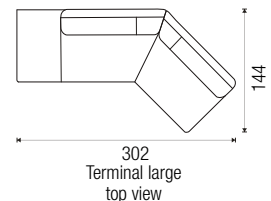

255
Trapezium large
top view