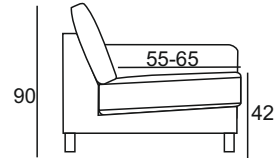

### MEASUREMENTS:

	3,5PL	TR
WIDTH	192	152
HEIGHT	90	90
DEPTH	110	132

Dimensions may be differences +/- 4%, depending on the choice and configuration upholstery. Tolerance for dimensions of final product rises, due to the characteristic of model and fabric that has been chosen by client.